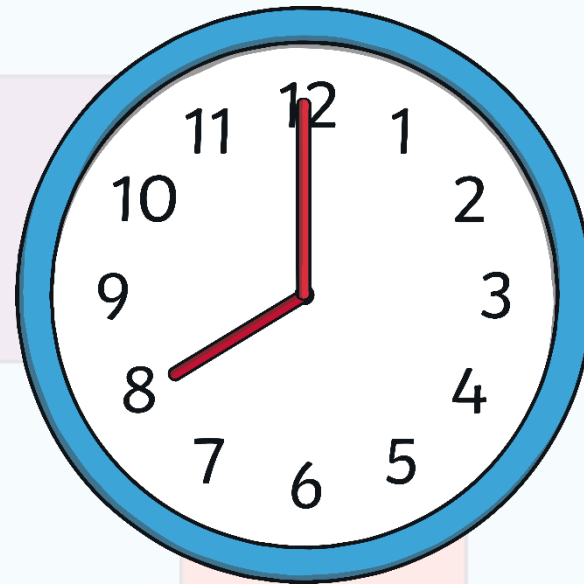

# Everyday 2D Shapes

twinkl

circle

disks

clock

# rectangle

rulers

envelopes

square

chocolate

windows

oval

mirror